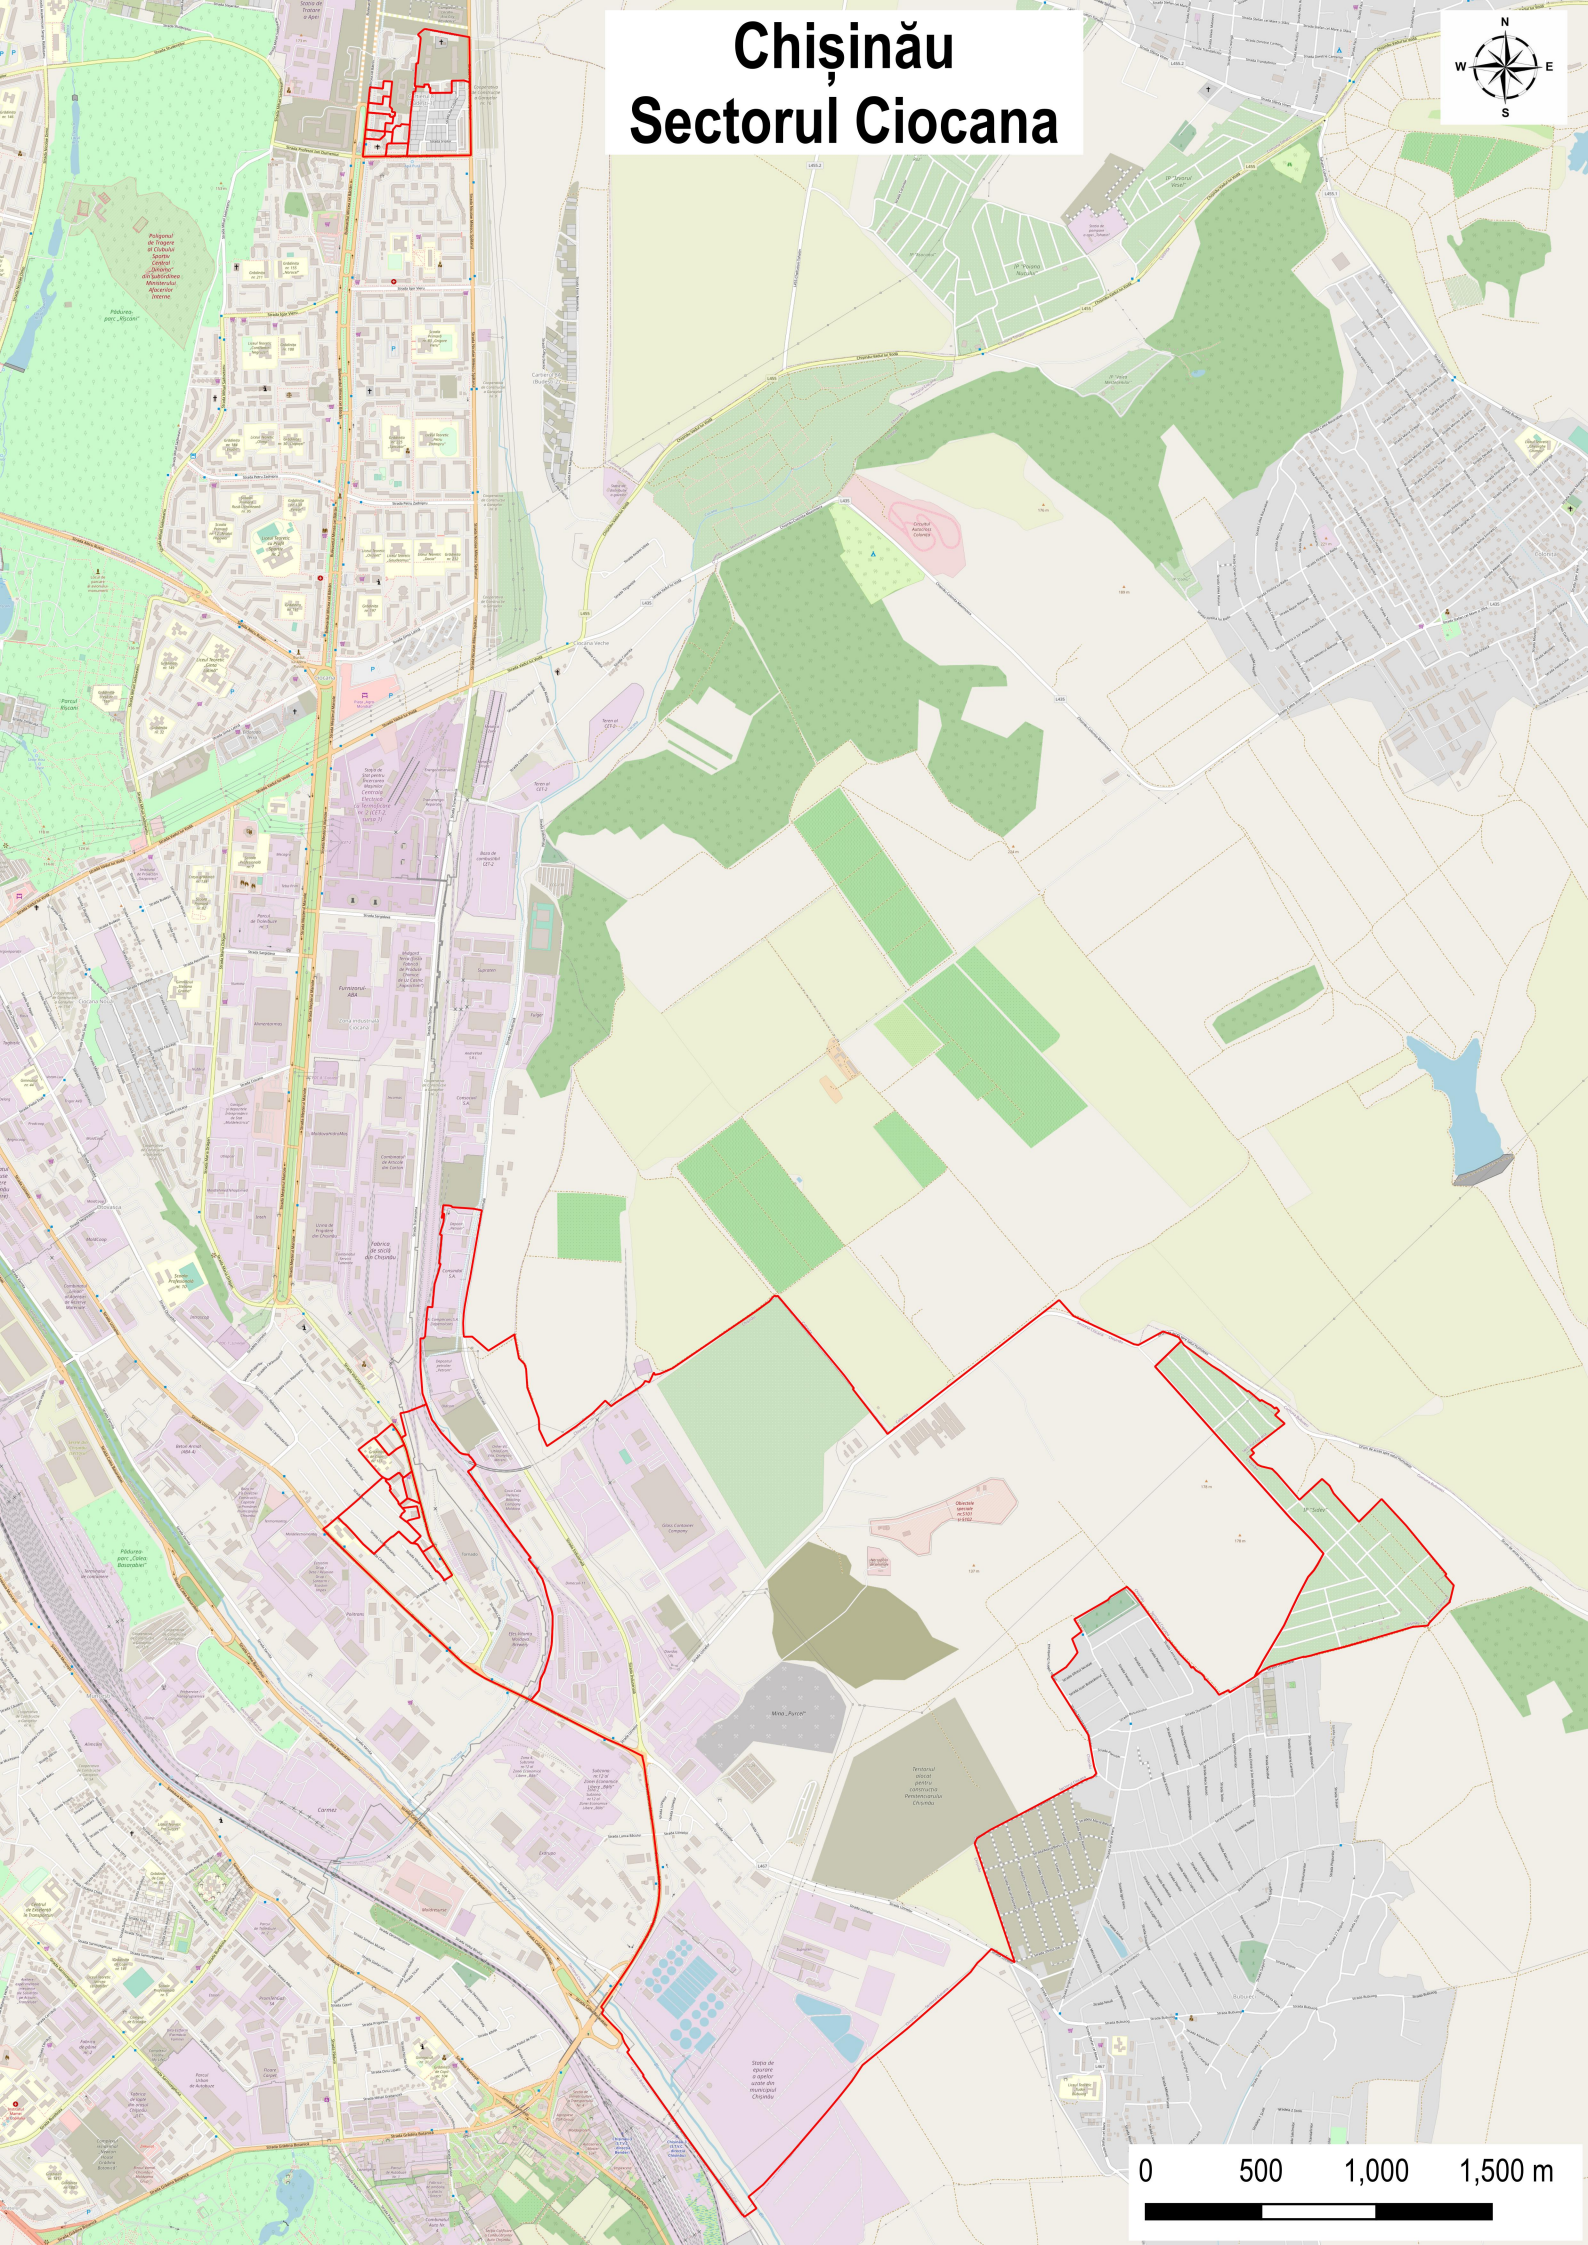

# Chişinău Sectorul Ciocana

0 500 1,000 1,500 m